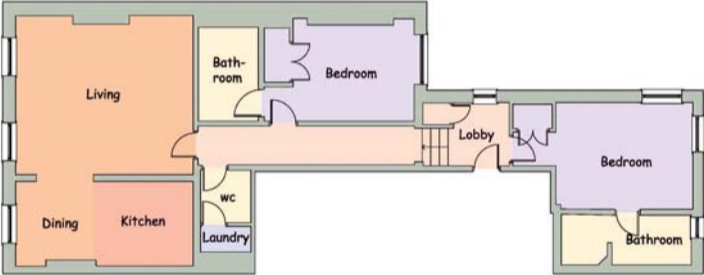

# APARTMENT 4

Total floor area: 891.3 sq ft / 82.8 sq m